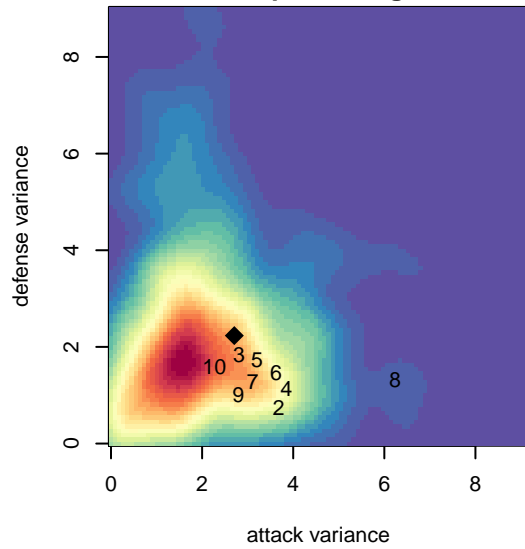

Snohomish United USSDA B04

Snohomish Youth SC
 Snohomish, WA
 B04 total strength=1366
 attack=8.12 defense=6.24
 fall league = USSDA U14

alt names used:
 SNOHOMISH UNITED BU14 DA PH (WA)
 Snohomish United U-14

Venues played:
 2017 Nike Crossfire Challenge DA U14
 2017 USSDA U14

Snohomish United USSDA B04
 Dots are actual minus expected GF (blue circles) and GA (red triangles).
 Blue line is smoothed change in attack strength. Red is smoothed change in defense strength.

**attack and defense variance (black dot)
relative to other teams
and top 10 in region**

**attack and defense rating
relative to others at age
and all opponents in last 13 months**

Performance relative to 13 month average