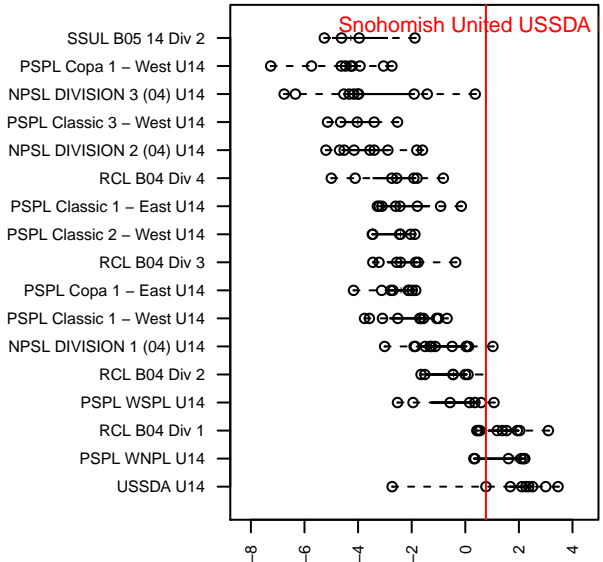

Snohomish United USSDA B04

Snohomish Youth SC
 Snohomish, WA
 B04 total strength=1366
 attack=8.12 defense=6.24
 fall league = USSDA U14

alt names used:
 SNOHOMISH UNITED BU14 DA PH (WA)
 Snohomish United U-14

Venues played:
 2017 Nike Crossfire Challenge DA U14
 2017 USSDA U14

Snohomish United USSDA B04
 Dots are actual minus expected GF (blue circles) and GA (red triangles).
 Blue line is smoothed change in attack strength. Red is smoothed change in defense strength.

**attack and defense variance (black dot)
relative to other teams
and top 10 in region**

**attack and defense rating
relative to others at age
and all opponents in last 13 months**

Performance relative to 13 month average