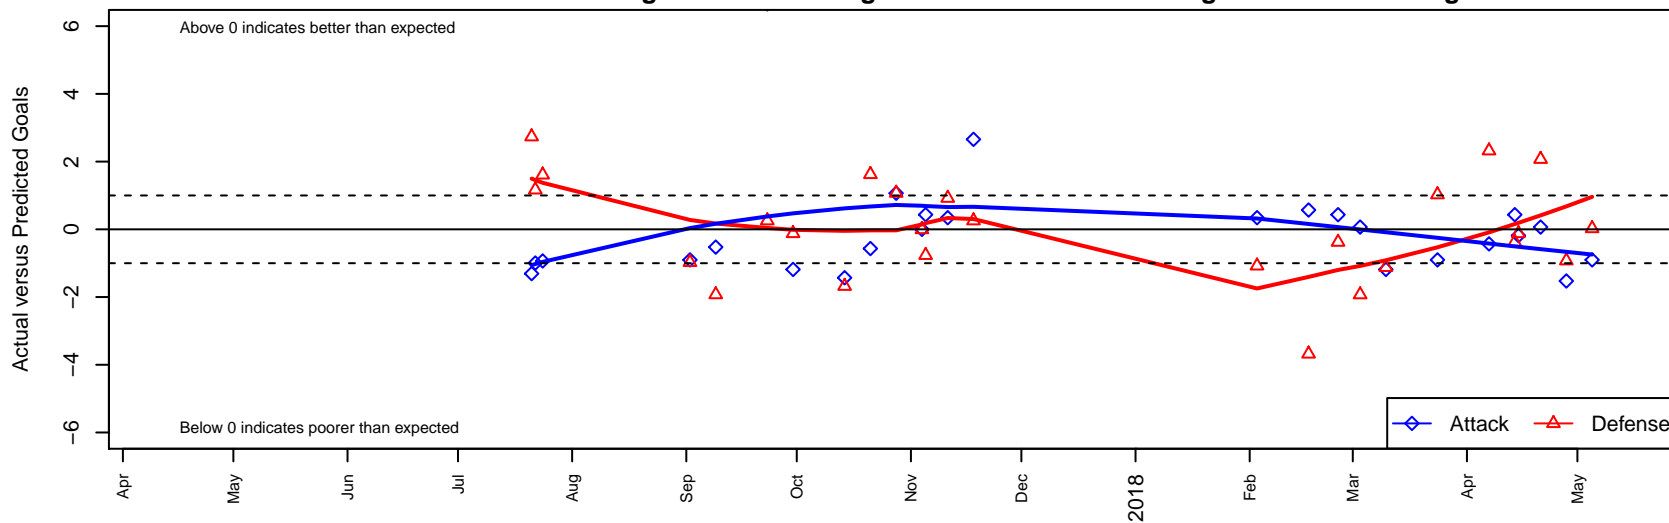

Snohomish United USSDA B04

Snohomish Youth SC
 Snohomish, WA
 B04 total strength=1366
 attack=8.12 defense=6.24
 fall league = USSDA U14

alt names used:
 SNOHOMISH UNITED BU14 DA PH (WA)
 Snohomish United U-14

Venues played:
 2017 Nike Crossfire Challenge DA U14
 2017 USSDA U14

Snohomish United USSDA B04
 Dots are actual minus expected GF (blue circles) and GA (red triangles).
 Blue line is smoothed change in attack strength. Red is smoothed change in defense strength.

**attack and defense variance (black dot)
relative to other teams
and top 10 in region**

**attack and defense rating
relative to others at age
and all opponents in last 13 months**

Performance relative to 13 month average